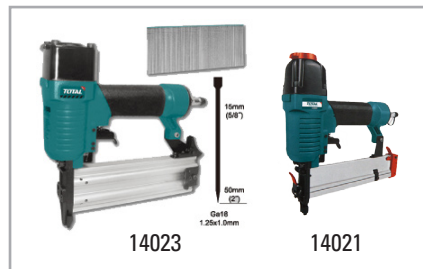

SKU	PRODUCT	PACKING
14023	BRAD NAILER 100PSI	5 PCS
14021	NAILER & STAPLER 2 IN 1