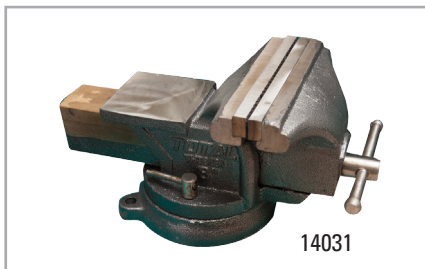

SKU	PRODUCT	PACKING
14031	BENCH VICE 8"	1 PC